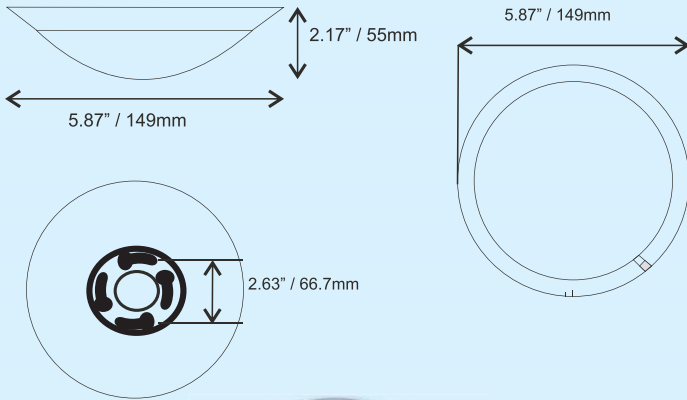

- Selectable Detection Patterns
- Sensitivity Control
- Pulse Count and LED Selectable
- 4 Dual Pyro Elements

CM360-33 33' MAX. MOUNTING HT.

- 100 FT. Diameter Detection Distance

CM360-18 18' MAX. MOUNTING HT.

- 80 FT. Diameter Detection Distance

www.aleph-usa.com

CM360-18/33
CEILING MOUNTED PIR INTRUSION DETECTOR

CEILING MOUNTED PIR INTRUSION DETECTOR

CM360-18/33

DIMENSIONS

DETECTION PATTERN

Detection Pattern Radius vs. Mounting Height

CM360-33

Mounting Height	Detection Area
33.3 feet	= 50 ft radius
30 feet	= 41.6 ft radius
28 feet	= 38.3 ft radius
26 feet	= 35 ft radius
24 feet	= 31.6 ft radius
22 feet	= 28.3 ft radius
20 feet	= 25 ft radius
18 feet	= 21.6 ft radius
16 feet	= 18.3 ft radius

CM360-18

Mounting Height	Detection Area
18.3 feet	= 40 ft radius
15 feet	= 28.3 ft radius
13 feet	= 23.3 ft radius
11 feet	= 18.3 ft radius
9 feet	= 13.3 ft radius
7 feet	= 8.3 ft radius

SPECIFICATIONS

Model No.	CM360-18	CM360-33
Mounting Height	18' 5.5 m max	33' / 10m max
Coverage	80' / 24m diameter	100' / 30m diameter
Detection Method	Passive Infrared	
Power Supply	10.6 to 16 VDC	
Current Consumption	33mA max / 16mA nominal	
Alarm Output	N.C. Solid State Relay/Dry Contact rating 30VDC / 100mA max	
Alarm LED Operation	Alarm: On Steady / 2Sec Flashing: During unit warm up (60 Sec) Continuously On: When sensor / circuit fault is present.	
Supervision	Detector latches in alarm when sensor fault is present	
Selectable Coverage	Four Options: 90°, 180°, 270° or 360°	
Sensitivity Control	Two-Way adjustable - High / Low, via Sw - 3	
Pulse Count Control	Two-Way adjustable - 2 / 4, via Sw - 4	
LED Control	Enabled / Disabled - via Sw - 5	
Environmental	Operating Temperature: -20° C to 50° C / -4°F to 122°F Humidity: 95% RH Max	
Installation Application	Indoors / Level Ceiling	
Dimensions	2.17in (H) x 5.87in (Diameter) / 55mm x 149mm	
Weight	7 oz / 200g	