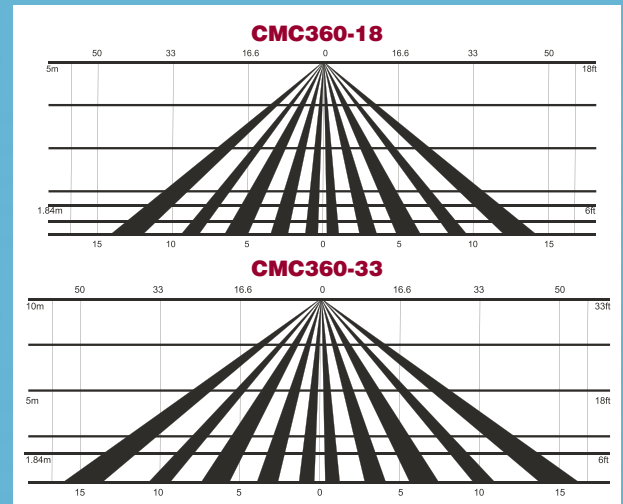

- Selectable Detection Patterns
- Sensitivity Control
- Pulse Count and LED Selectable
- 4 Dual Pyro Elements

CM360-33 33' MAX. MOUNTING HT.

- 100 FT. Diameter Detection Distance

CM360-18 18' MAX. MOUNTING HT.

- 80 FT. Diameter Detection Distance

www.aleph-usa.com

CM360-18/33
CEILING MOUNTED PIR INTRUSION DETECTOR

CEILING MOUNTED PIR INTRUSION DETECTOR

CM360-18/33

DIMENSIONS

DETECTION PATTERN

Detection Pattern Radius vs. Mounting Height